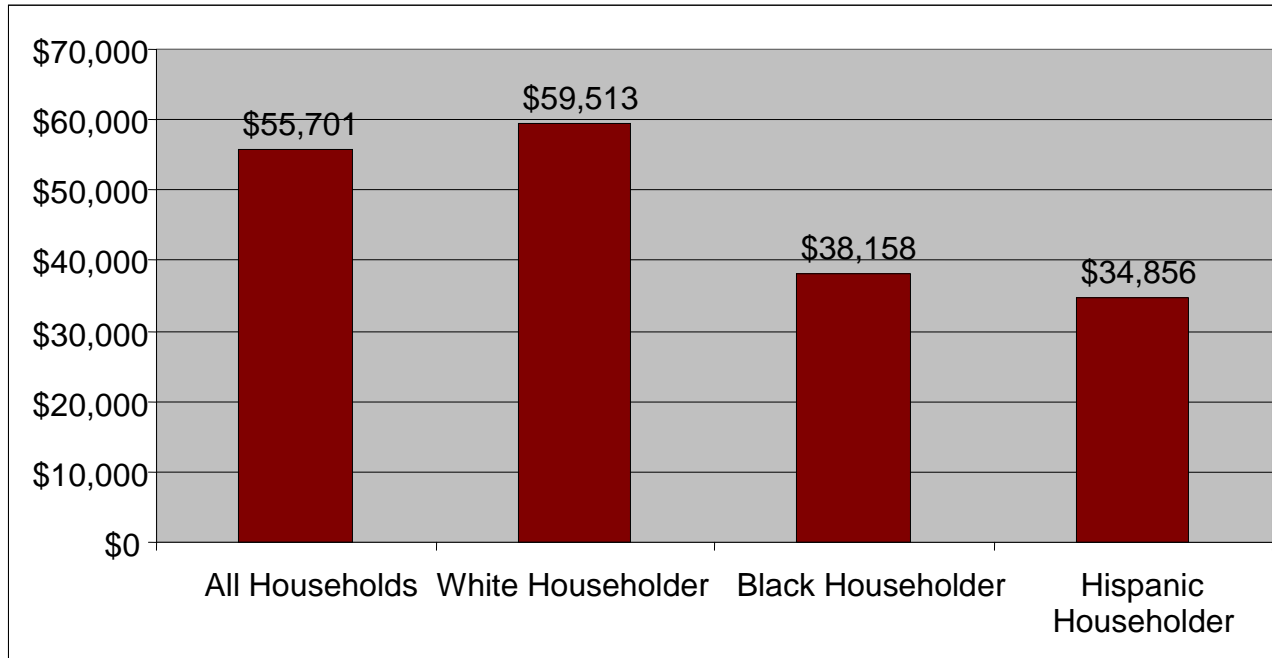

2008 Rhode Island Median Household Income by Ethnicity (ACS Data)

*Data from US Census Bureau, American Community Survey, 2008.
Compiled by The Poverty Institute, September 22, 2009*